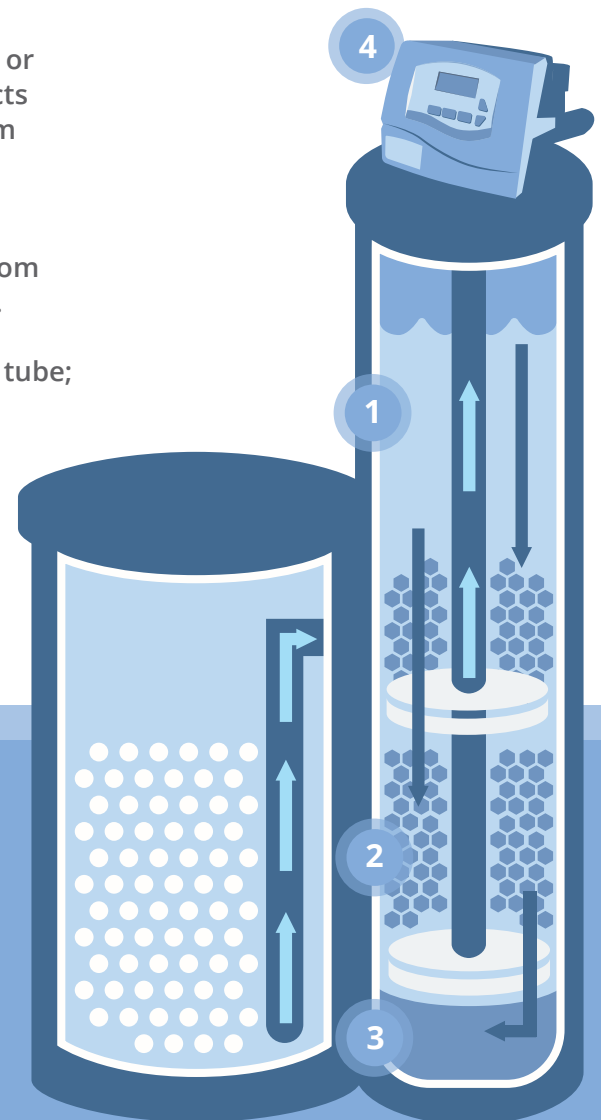

HOW THE PROMATE 6.0-DMT WORKS

- 1 Raw water enters the top chamber containing either softening or carbon media based on the needs of your home. The media acts like a magnet attracting and removing unwanted minerals from your water, which conditions it.
- 2 Conditioned water flows to the bottom chamber for a second treatment. This step of our dual process is based on your custom water analysis and will reduce hardness or color in your water.
- 3 As water reaches the bottom of the tank, it exits the center tube; soft, clear, ready for use in your home or business.
- 4 Once saturated, the media must be recharged, which is where salt comes in. The salt solution flows through the media, recharging it and flushing unwanted minerals to the drain.

ProMate 6.0-DMT: Superior Performance

Enhanced technology and fewer parts, means less maintenance.

Superior Flow Technology

- Vortech™ distribution plate leverages more surface area for superior performance
- Saving up to 20 gallons per regeneration cycle